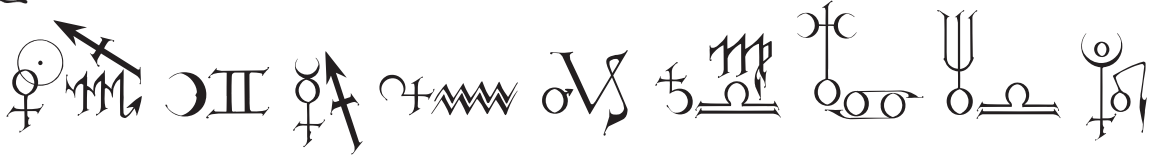

Mike

CURTAIN spot light center stage,
STAR dreamer real live sage,
SURROUNDED by a thousand signs –
EVERYONE saying heavy times.

SETTING sun mountain lake,
PAINTED pathway crimson wake,
PINE TREES whispering personally blessed –
TREATS everyone as a special guest.

INSIGHTFUL mind quick witted thought,
OBTAINING someone owl's taught –
TURBO-CHARGED magic friends,
WAYS of seeing round next bends.

ALWAYS direct and right on track,
HOPE he remembers care and tact –
AND to undo every turn and twist,
THE smallest detail never missed.